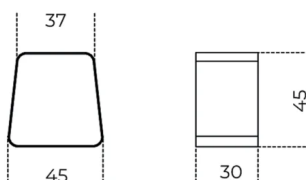

Bright stainless steel version: Available while stock lasts.

**Cm (L x P x H)**  
45 x 30 x 45

**Inches (L x P x H)**  
17¾ x 12 x 17¾