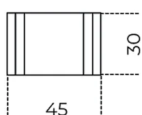

Bright stainless steel version: Available while stock lasts.

**Cm (L x P x H)**  
45 x 30 x 45

**Inches (L x P x H)**  
17¾ x 12 x 17¾